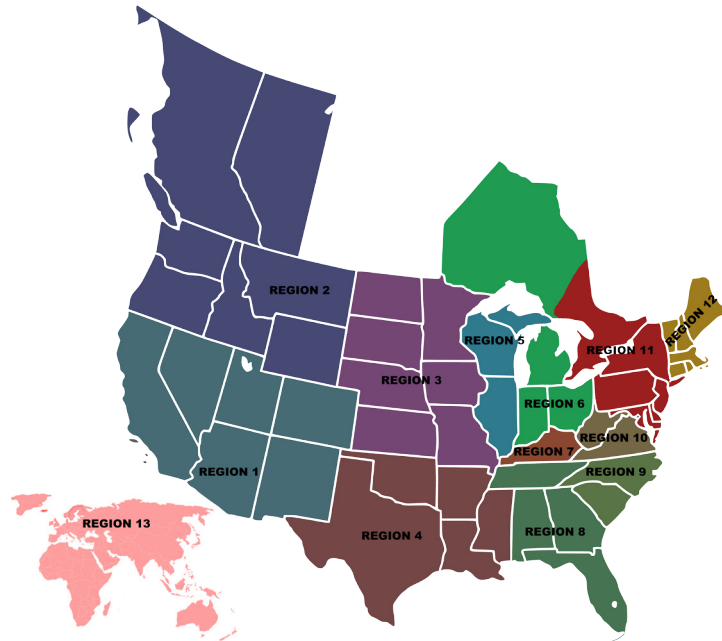

AMERICAN SADDLEBRED BREED AMBASSADOR PROGRAM

ASHA CHARTER CLUBS BY REGION

REGION 1

ARIZONA

ASA of Arizona, Inc.
americansaddlebredassociationofarizona.com
Susan Bauer
bauersusan@att.net
(623) 225-6213

CALIFORNIA