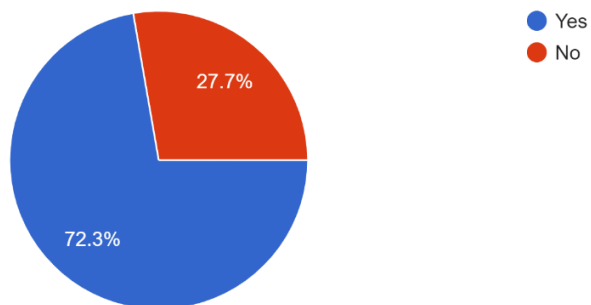

Would you be willing to attend a show if all people on the showgrounds were required to stay at least six feet away from each other (other than yo...mmediate family), if required by ordinance or law?

3,901 responses