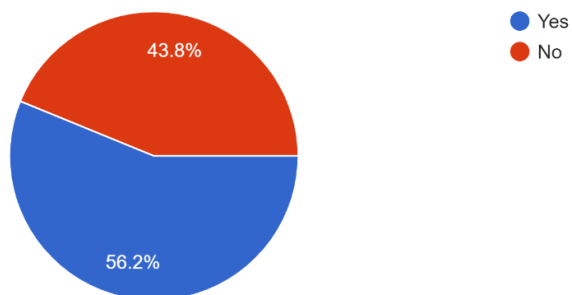

Would you be willing to attend a show if you could only be in the arena when either you or an immediate family member is showing?

3,891 responses