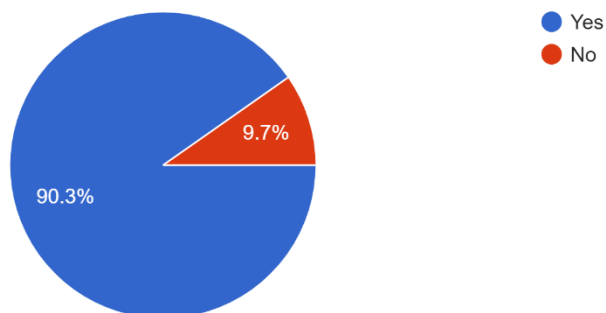

Are you comfortable with other competitors, show attendees and family watching from the stands while taking recommended social distancing precautions, standing 6 ft apart, wearing masks etc.?

1,409 responses