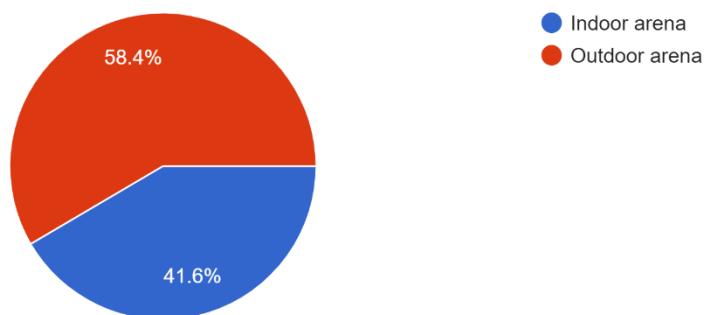

1,346 responses

If yes, what size/type of competition do you feel most comfortable entering?

1,358 responses

At this time, what competition venue/ facility would you prefer to compete?

1,379 responses

Are you comfortable with other competitors, show attendees and family watching from the stands while taking recommended social distancing precautions, standing 6 ft apart, wearing masks etc.?